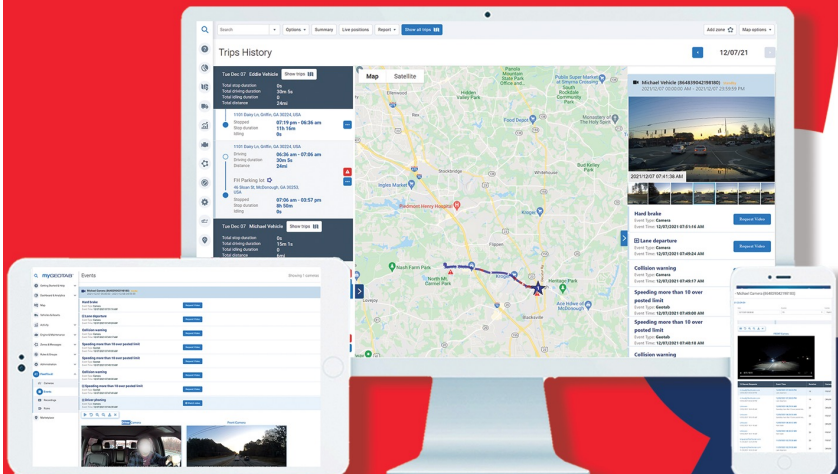

KONNEX
SERVICES

INTRODUCING THE FLEETFLIX AI+

Meet the FleetFlix AI+ PRO! With its AI-powered LDW (Lane Departure Warning) and FCW (Forward Collision Warning) advanced driving assistance features, the device prevents accidents by identifying potential dangers on the road ahead.

FULLY
INTEGRATED
INTO GEOTAB

HIGHLIGHTS

- Dual 1080p cameras (front and rear).
- Forward Collision Warning.
- Lane Departure Warning.
- 4G and GPS wireless connectivity.
- DMS (Driver Monitoring System) safety features.
- Removable Micro SD Card storage up to 512GB.
- Distracted Driving, Driver Fatigue, Phone Usage, Smoking, and Audio Alerts.
- Quick boot
- Supports additional inputs / outputs.
- Fully integrated into Geotab.